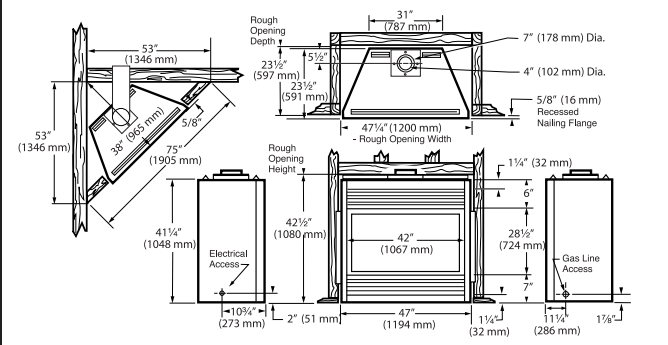

DV580 Top Vent